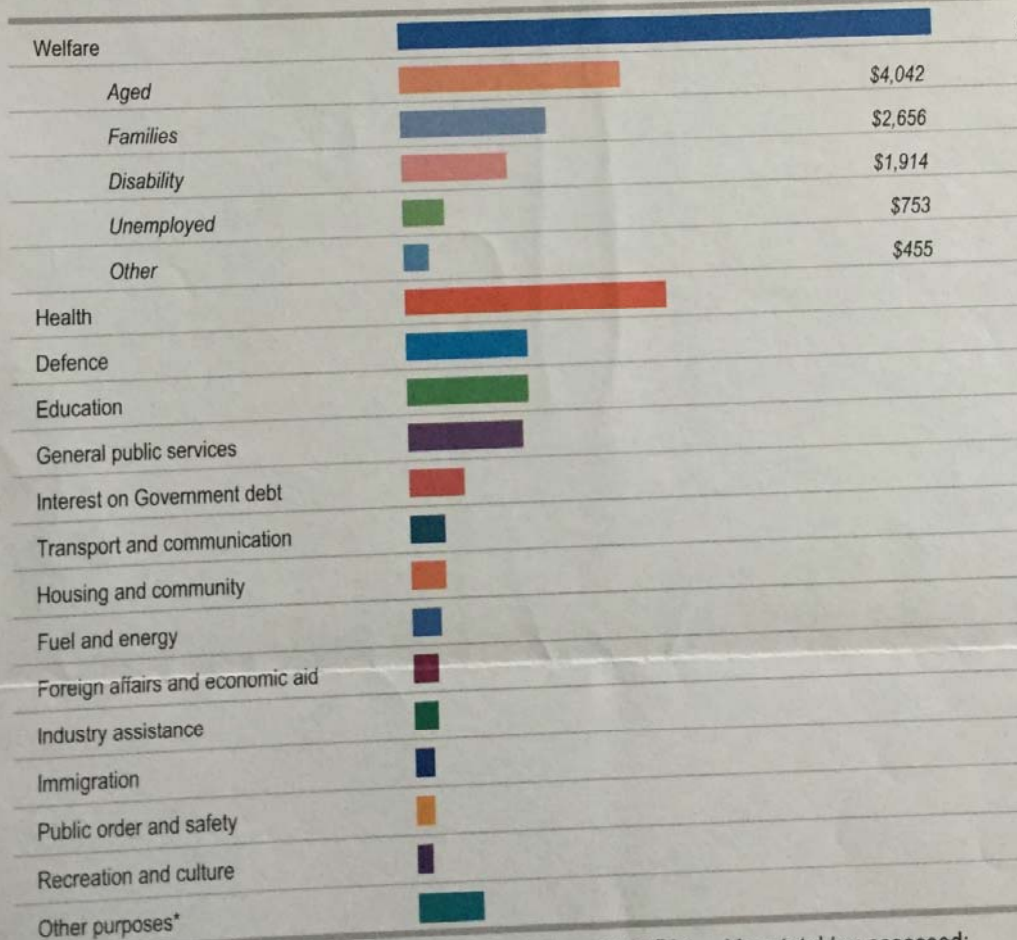

2017 Federal Budget

# Change in overall budget vs environment

### Level of Australian Government gross debt

This year: \$320 billion

Last Year: \$257 billion

Interest payments on gross debt this year: \$13.2 billion

\*Includes transfers to state and local governments (except for GST) and other economic affairs. Estimates and categories were based on information from the Department of Treasury.

Your total tax assessed: